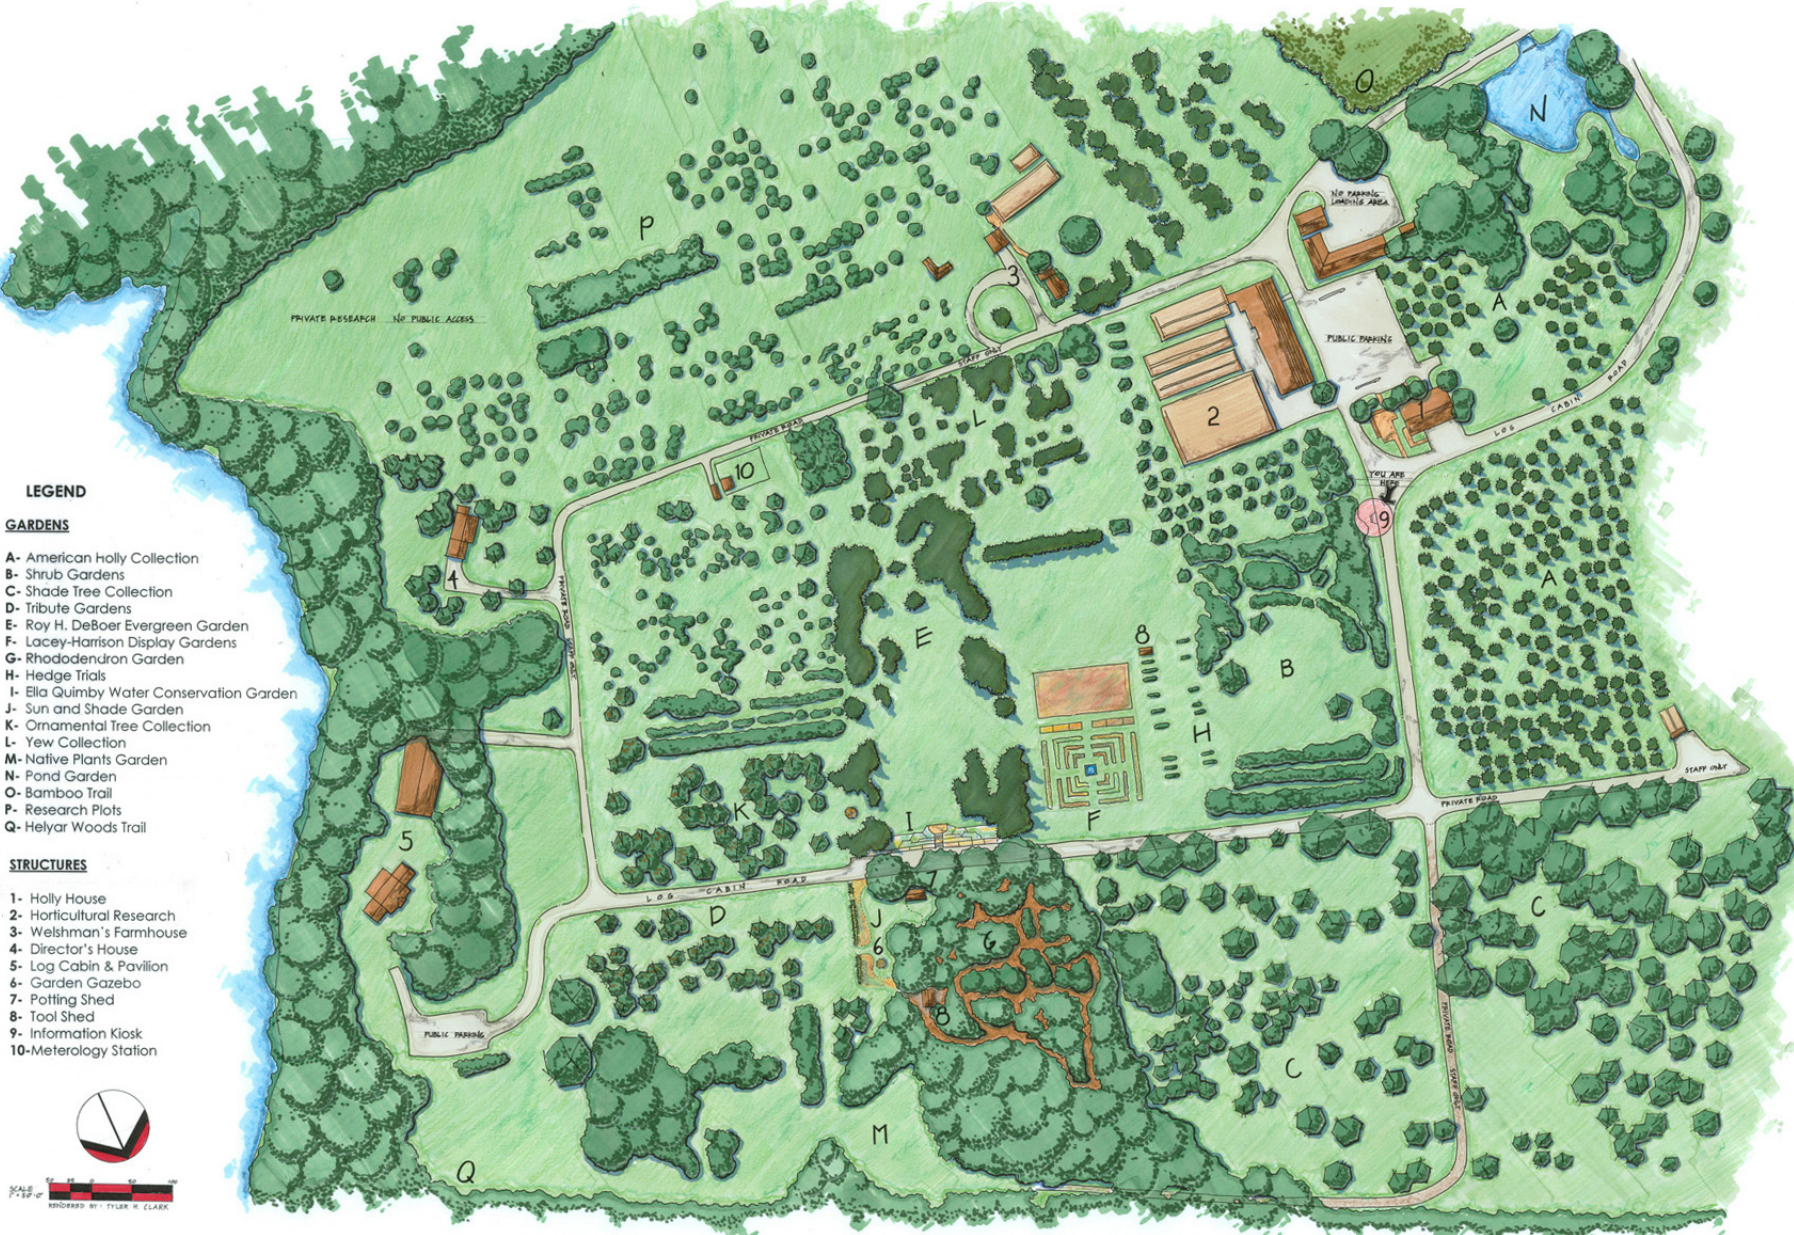

RUTGERS GARDENS

LEGEND

- GARDENS**
- A- American holly Collection
 - B- Shrub Gardens
 - C- Shade Tree Collection
 - D- Tribute Gardens
 - E- Roy H. DeBoer Evergreen Garden
 - F- Lacey-Harrison Display Gardens
 - G- Rhododendron Garden
 - H- Hedge Trials
 - I- Ella Quimby Water Conservation Garden
 - J- Sun and Shade Garden
 - K- Ornamental Tree Collection
 - L- Yew Collection
 - M- Native Plants Garden
 - N- Pond Garden
 - O- Bamboo Trail
 - P- Research Plots
 - Q- Helyar Woods Trail
- STRUCTURES**
- 1- Holly House
 - 2- Horticultural Research
 - 3- Welshman's Farmhouse
 - 4- Director's House
 - 5- Log Cabin & Pavilion
 - 6- Garden Gazebo
 - 7- Potting Shed
 - 8- Tool Shed
 - 9- Information Kiosk
 - 10- Meteorology Station